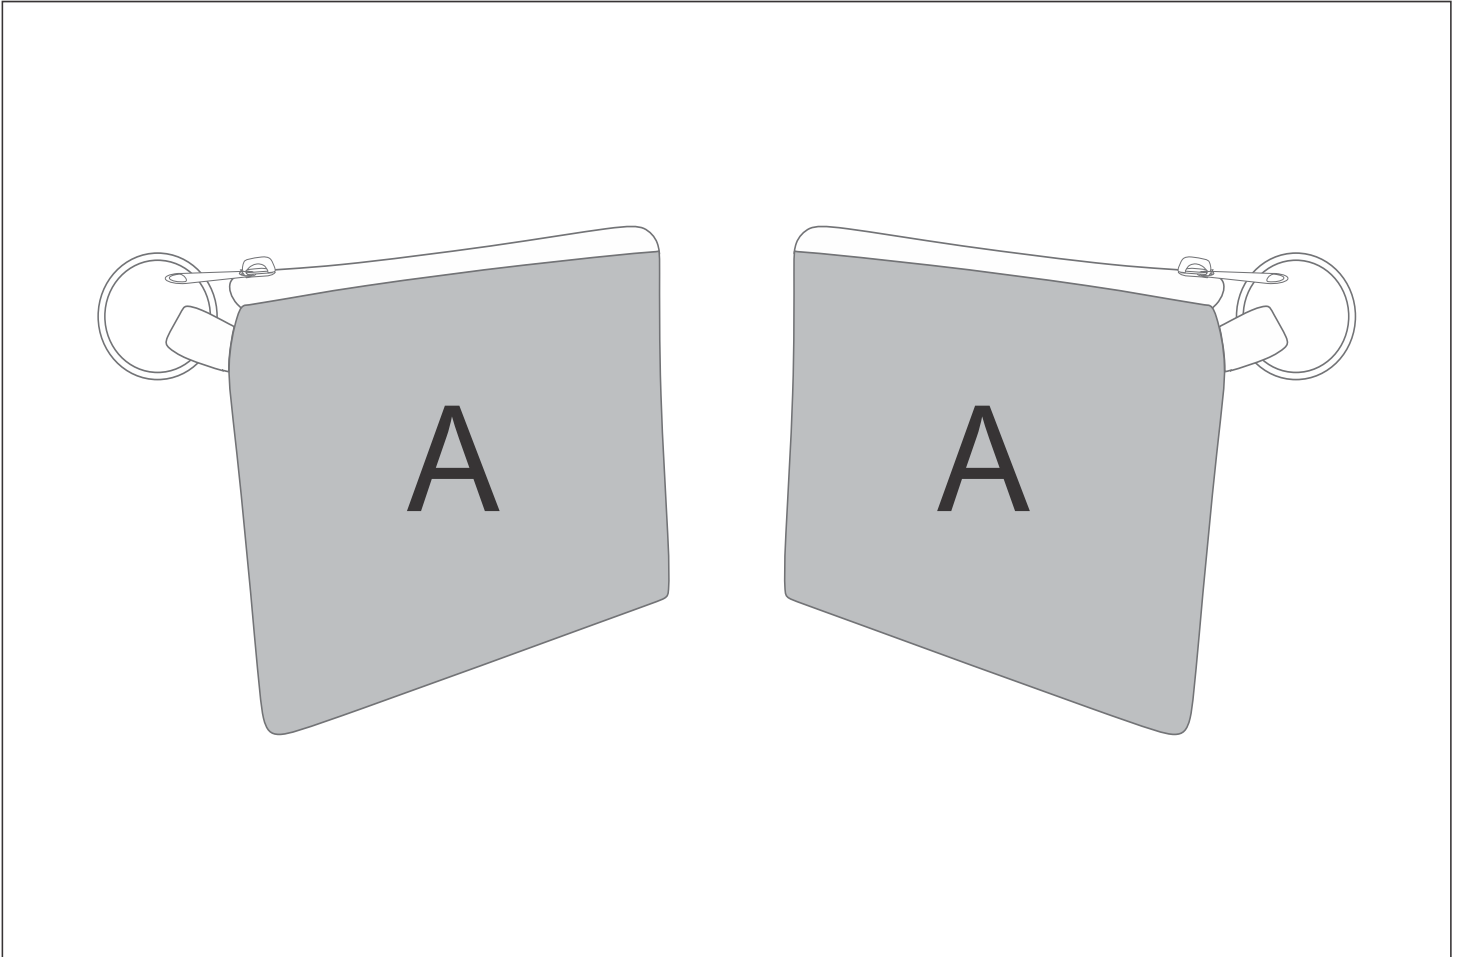

# SG-HP-108-G

PPS Hoppla Quirky RPET Credit Card & Coin Purse

## Need to know:

Includes 1-Position Sublimation (setup fees apply)

- Please Note: We cannot guarantee 100% logo Alignment on all Brandable Panels

## Branding Options:

Position	Branding Method (Branding Code)	No. of Colours	Dimension
A	Custom Sublimation A (CPSUB-A)	Full Colour	160mm wide x 250mm high